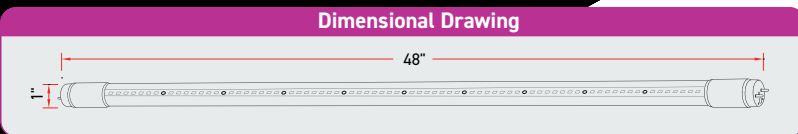

GrowEliteLED.com

Grow Elite LED grow lights use up to 60% less energy than traditional HID grow lights to achieve the same results.

Designed for the heavy use and harsh climate of indoor growing and are backed by our 5-year limited warranty.

Full spectrum plant grow lighting optimized for microgreens, leafy vegetables, and small fruit plants.

The T8 LED grow tube from Grow Elite feature's a ballast bypass system and can be easily installed into existing T8 lighting fixtures using non-shunted connectors.

Vertical Racking Indoor Grow Lighting

Commercial
Grade

FDA
Compliant

GMP
Ready

GENERAL SPECIFICATIONS:

Model	► GL-22-MV
Order Code	GL-22-MV
Order #	65401161
Description	4' LED Grow Tube
Input Voltage (VAC)	120-277V
Wattage	22W
Operating Frequency	60Hz
Beam Angle	>= 100 degrees
Typical PPF	46 µMol/s
Location Rating	UL Damp Location
Thermal Management	Passive
Average Rated Life	50,000 hrs
Operating Temperature	Min -13°F (-25° C), Max 113°F (45° C)
Power Factor	>0.9
Applications	Indoor
Linkable	Yes
Product Dimensions	Fits standard 4' T8 fixture
Product Length	4'
Product Weight	0.5 lbs
Spectrum	Full Spectrum