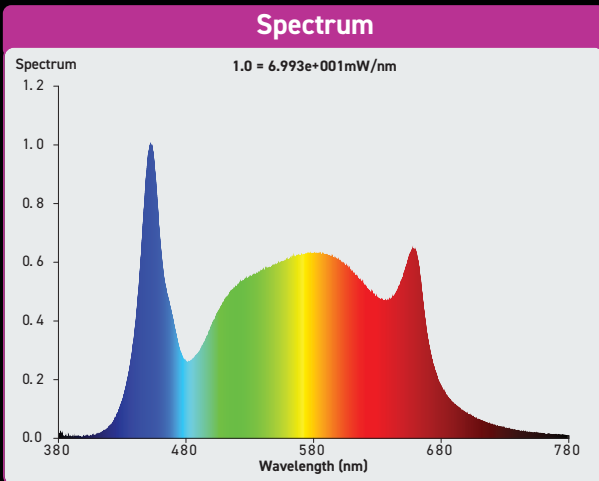

The T8 LED grow tube from Grow Elite feature's a ballast bypass system and can be easily installed into existing T8 lighting fixtures using non-shunted connectors.

Vertical Racking Indoor Grow Lighting

Commercial
Grade

FDA
Compliant

GMP
Ready

GENERAL SPECIFICATIONS:

Model	► GL-22-MV
Order Code	GL-22-MV
Order #	65401161
Description	4' LED Grow Tube
Input Voltage (VAC)	120-277V
Wattage	22W
Operating Frequency	60Hz
Beam Angle	>= 100 degrees
Typical PPF	46 µMol/s
Location Rating	UL Damp Location
Thermal Management	Passive
Average Rated Life	50,000 hrs
Operating Temperature	Min -13°F (-25° C), Max 113°F (45° C)
Power Factor	>0.9
Applications	Indoor
Linkable	Yes
Product Dimensions	Fits standard 4' T8 fixture
Product Length	4'
Product Weight	0.5 lbs
Spectrum	Full Spectrum

Chicago
USA

1-800-916-7680

Montreal
Canada

GrowEliteLED.com

SCAN ME